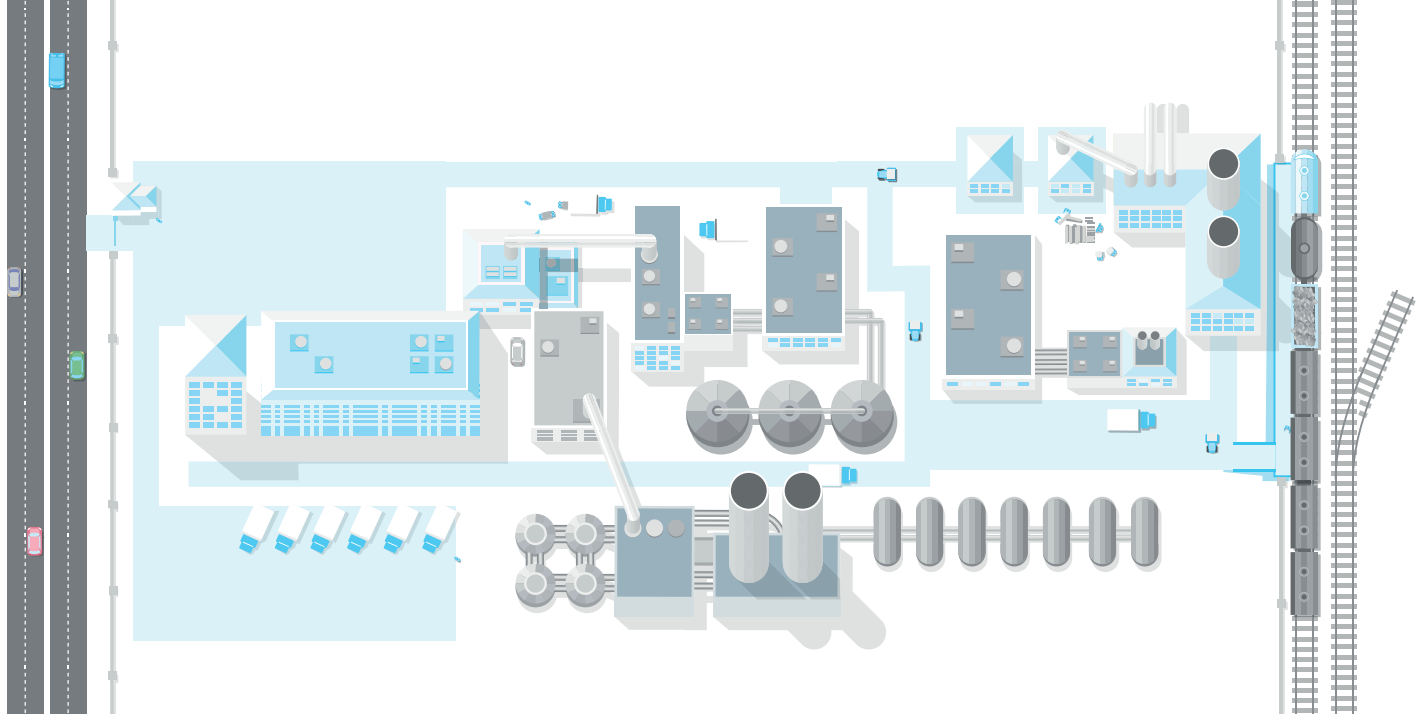

BOOST YOUR COMMUNICATIONS NETWORK WITH *MOTOTRBO® Nitro™*

Land mobile radio (LMR) is at the core of keeping your enterprise connected and safe. But don't stop at voice. With Nitro, your instant voice communications is transformed into business-critical communications. Broadband voice delivers seamless and secure conversations across your entire operation - on all devices, over private broadband. And with Nitro, your time-tested voice communications is augmented with lightning-fast data. With up to four times the capacity and twice the range of WiFi, your network will be boosted to new heights.

LEADING WITH VOICE

ENTERPRISE-GRADE PRIVATE BROADBAND

FULL MANAGEMENT AND CONTROL

SIMPLE INFRASTRUCTURE

PRIMED FOR THE FUTURE