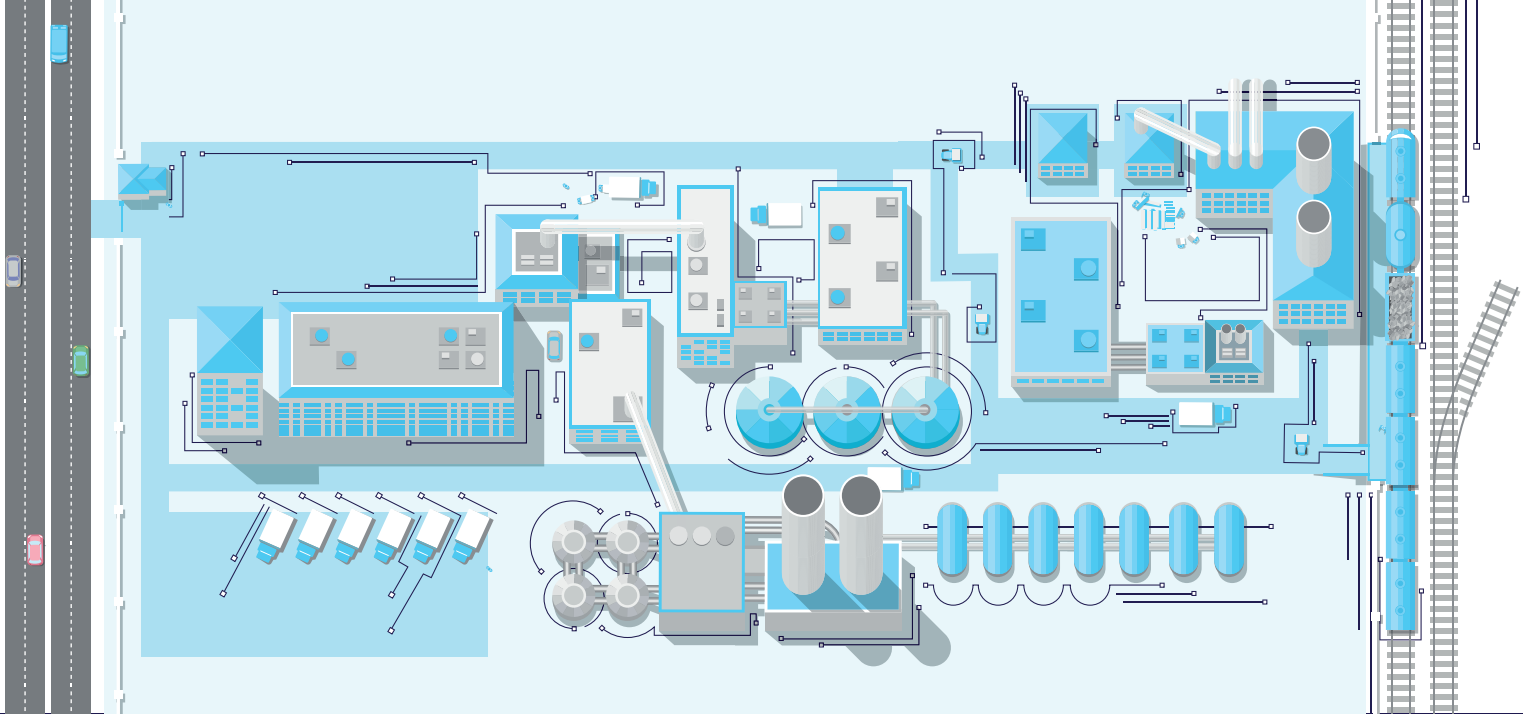

***MOTOTRBO*® Nitro™** **FOUNDED ON PARTNERSHIP, PRIMED FOR THE FUTURE**

Unified team communications are at the core of your operations, whether your a large resort, a deep underground mine, or a productive manufacturing facility. Stop relying on WiFi that can let your productivity fall short, and start trusting in the advanced capabilities of MOTOTRBO Nitro.

With Nitro, you're investing in a long-term partner, not juts a communications platform. There has never been a better time to boost your communications network.